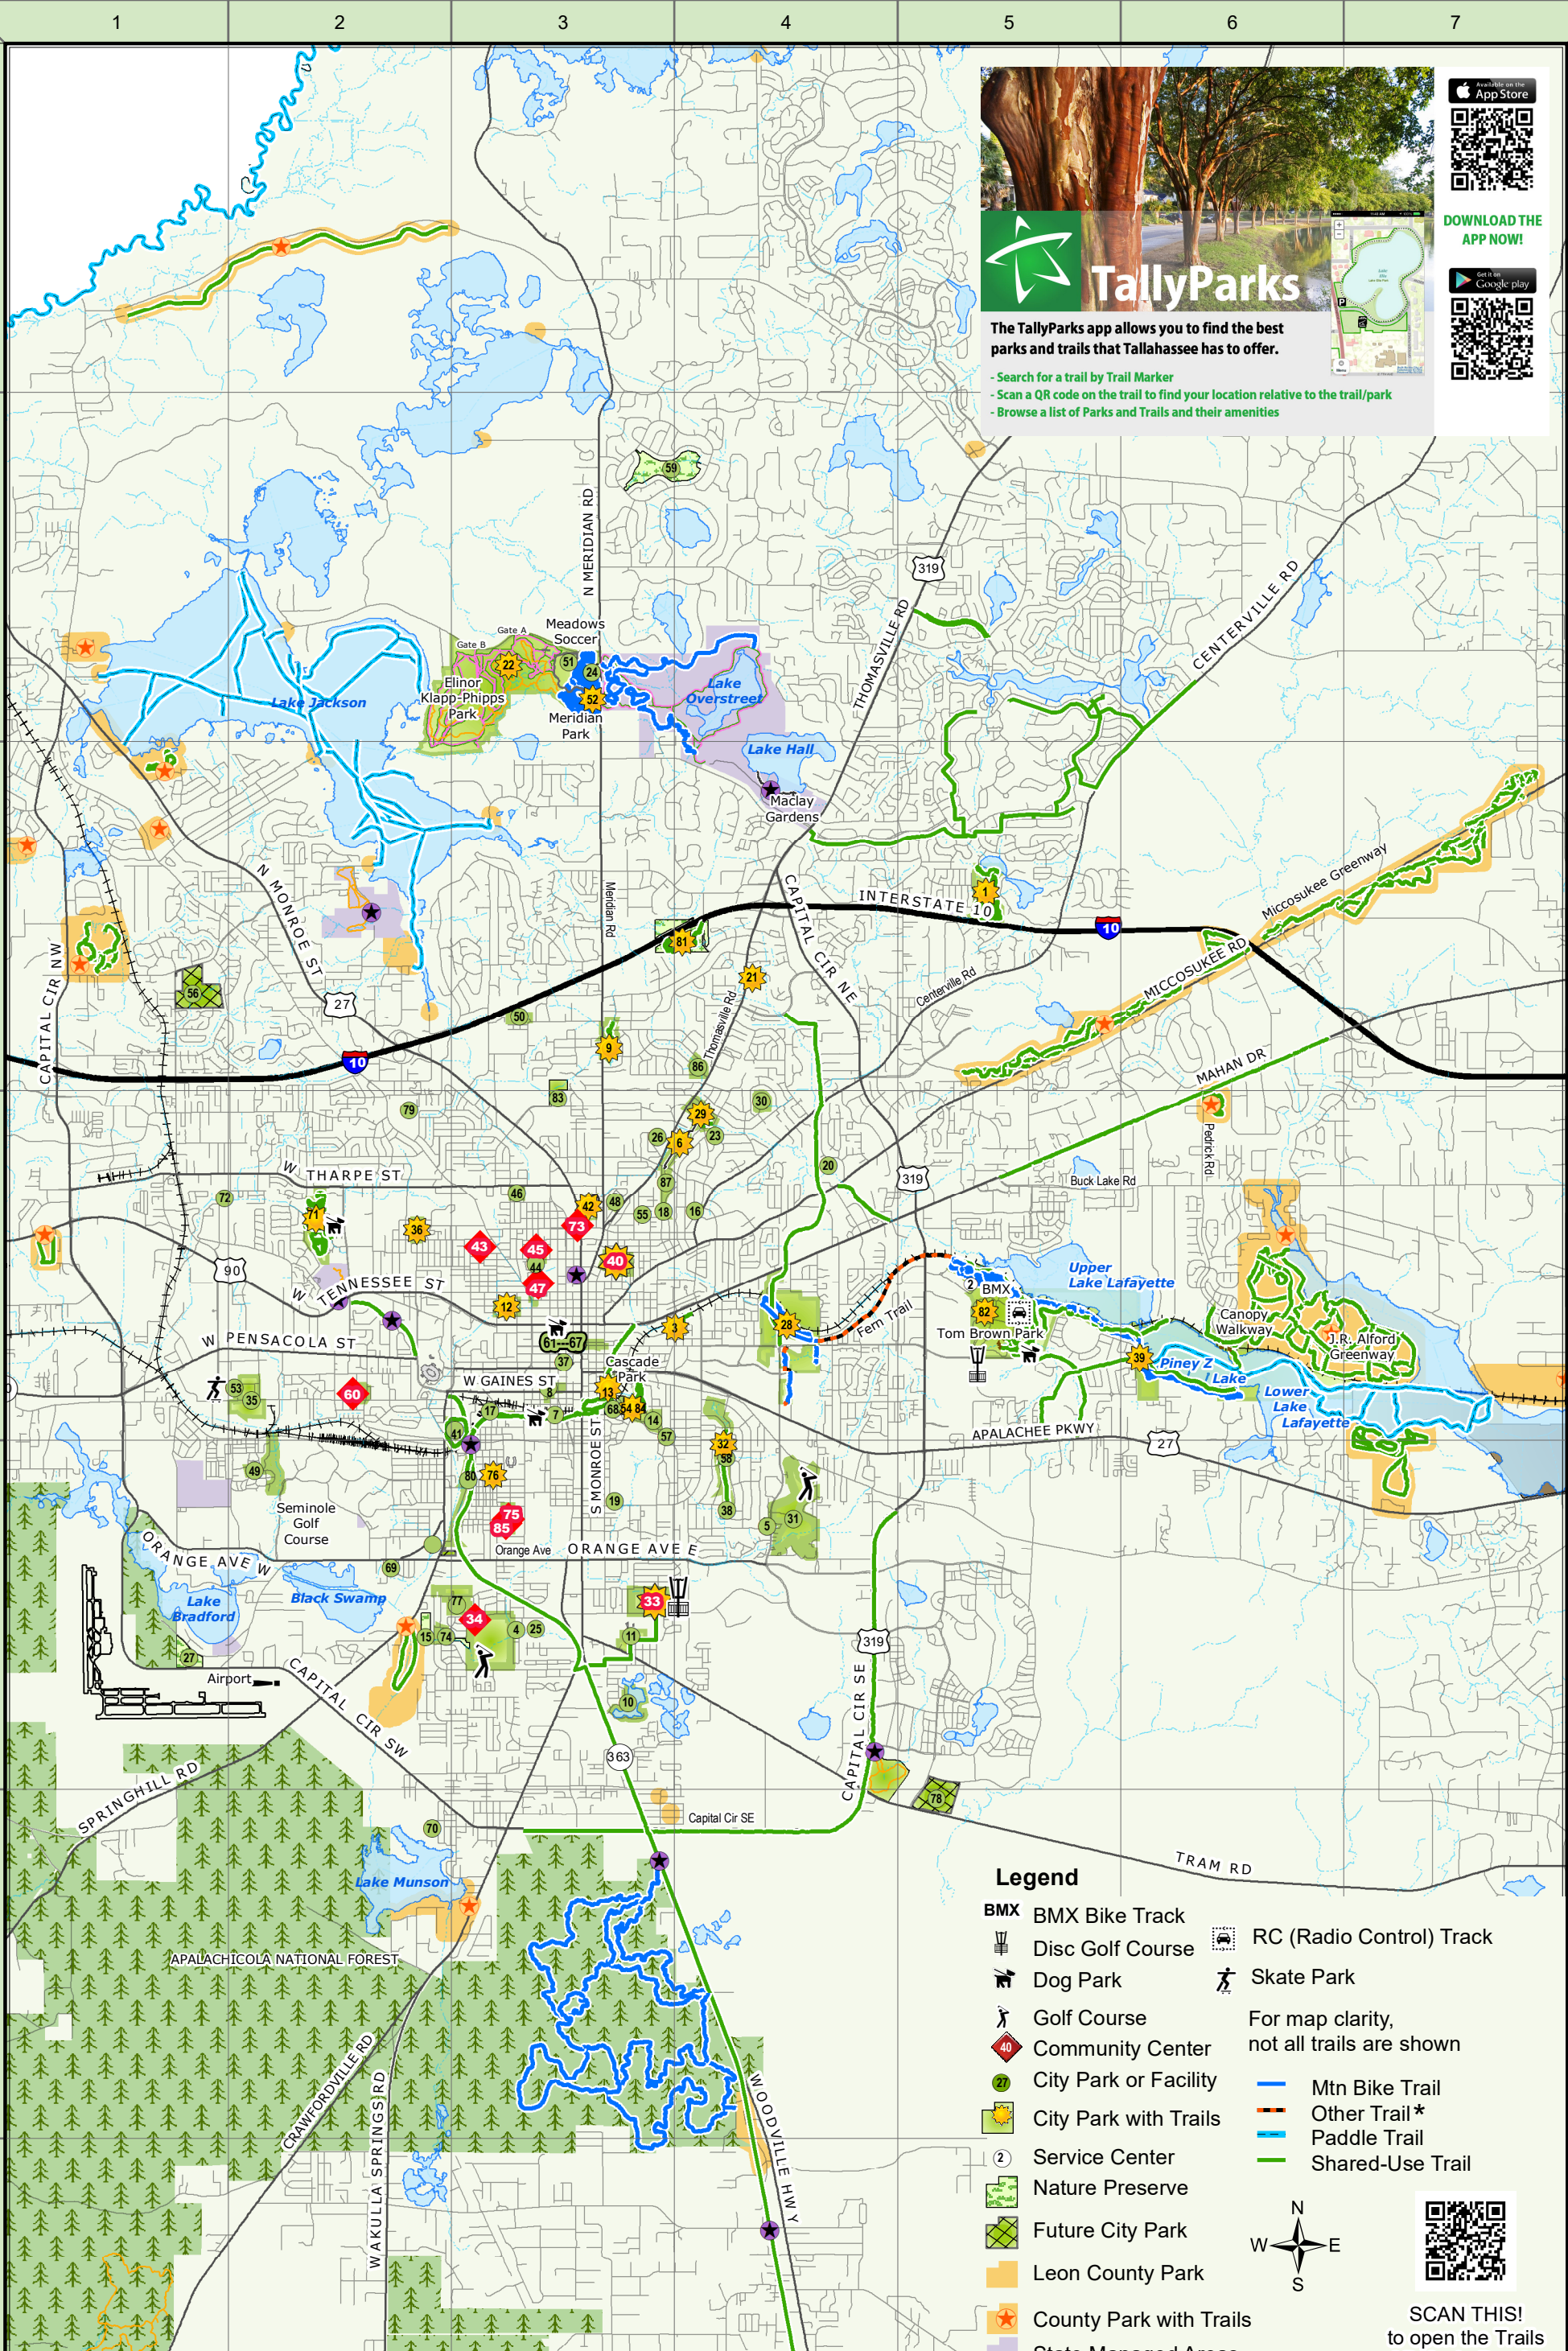

TallyParks

The TallyParks app allows you to find the best parks and trails that Tallahassee has to offer.

- Search for a trail by Trail Marker
- Scan a QR code on the trail to find your location relative to the trail/park
- Browse a list of Parks and Trails and their amenities

Download the App Now!

Available on the App Store

Available on Google Play

Legend

BMX Bike Track	RC (Radio Control) Track
Disc Golf Course	Skate Park
Dog Park	
Golf Course	
Community Center	For map clarity, not all trails are shown
City Park or Facility	Mtn Bike Trail
City Park with Trails	Other Trail*
Service Center	Paddle Trail
Nature Preserve	Shared-Use Trail
Future City Park	
Leon County Park	
County Park with Trails	
State Managed Areas	
State Park with Trails	
L Kirk Edwards Mgmt Area	