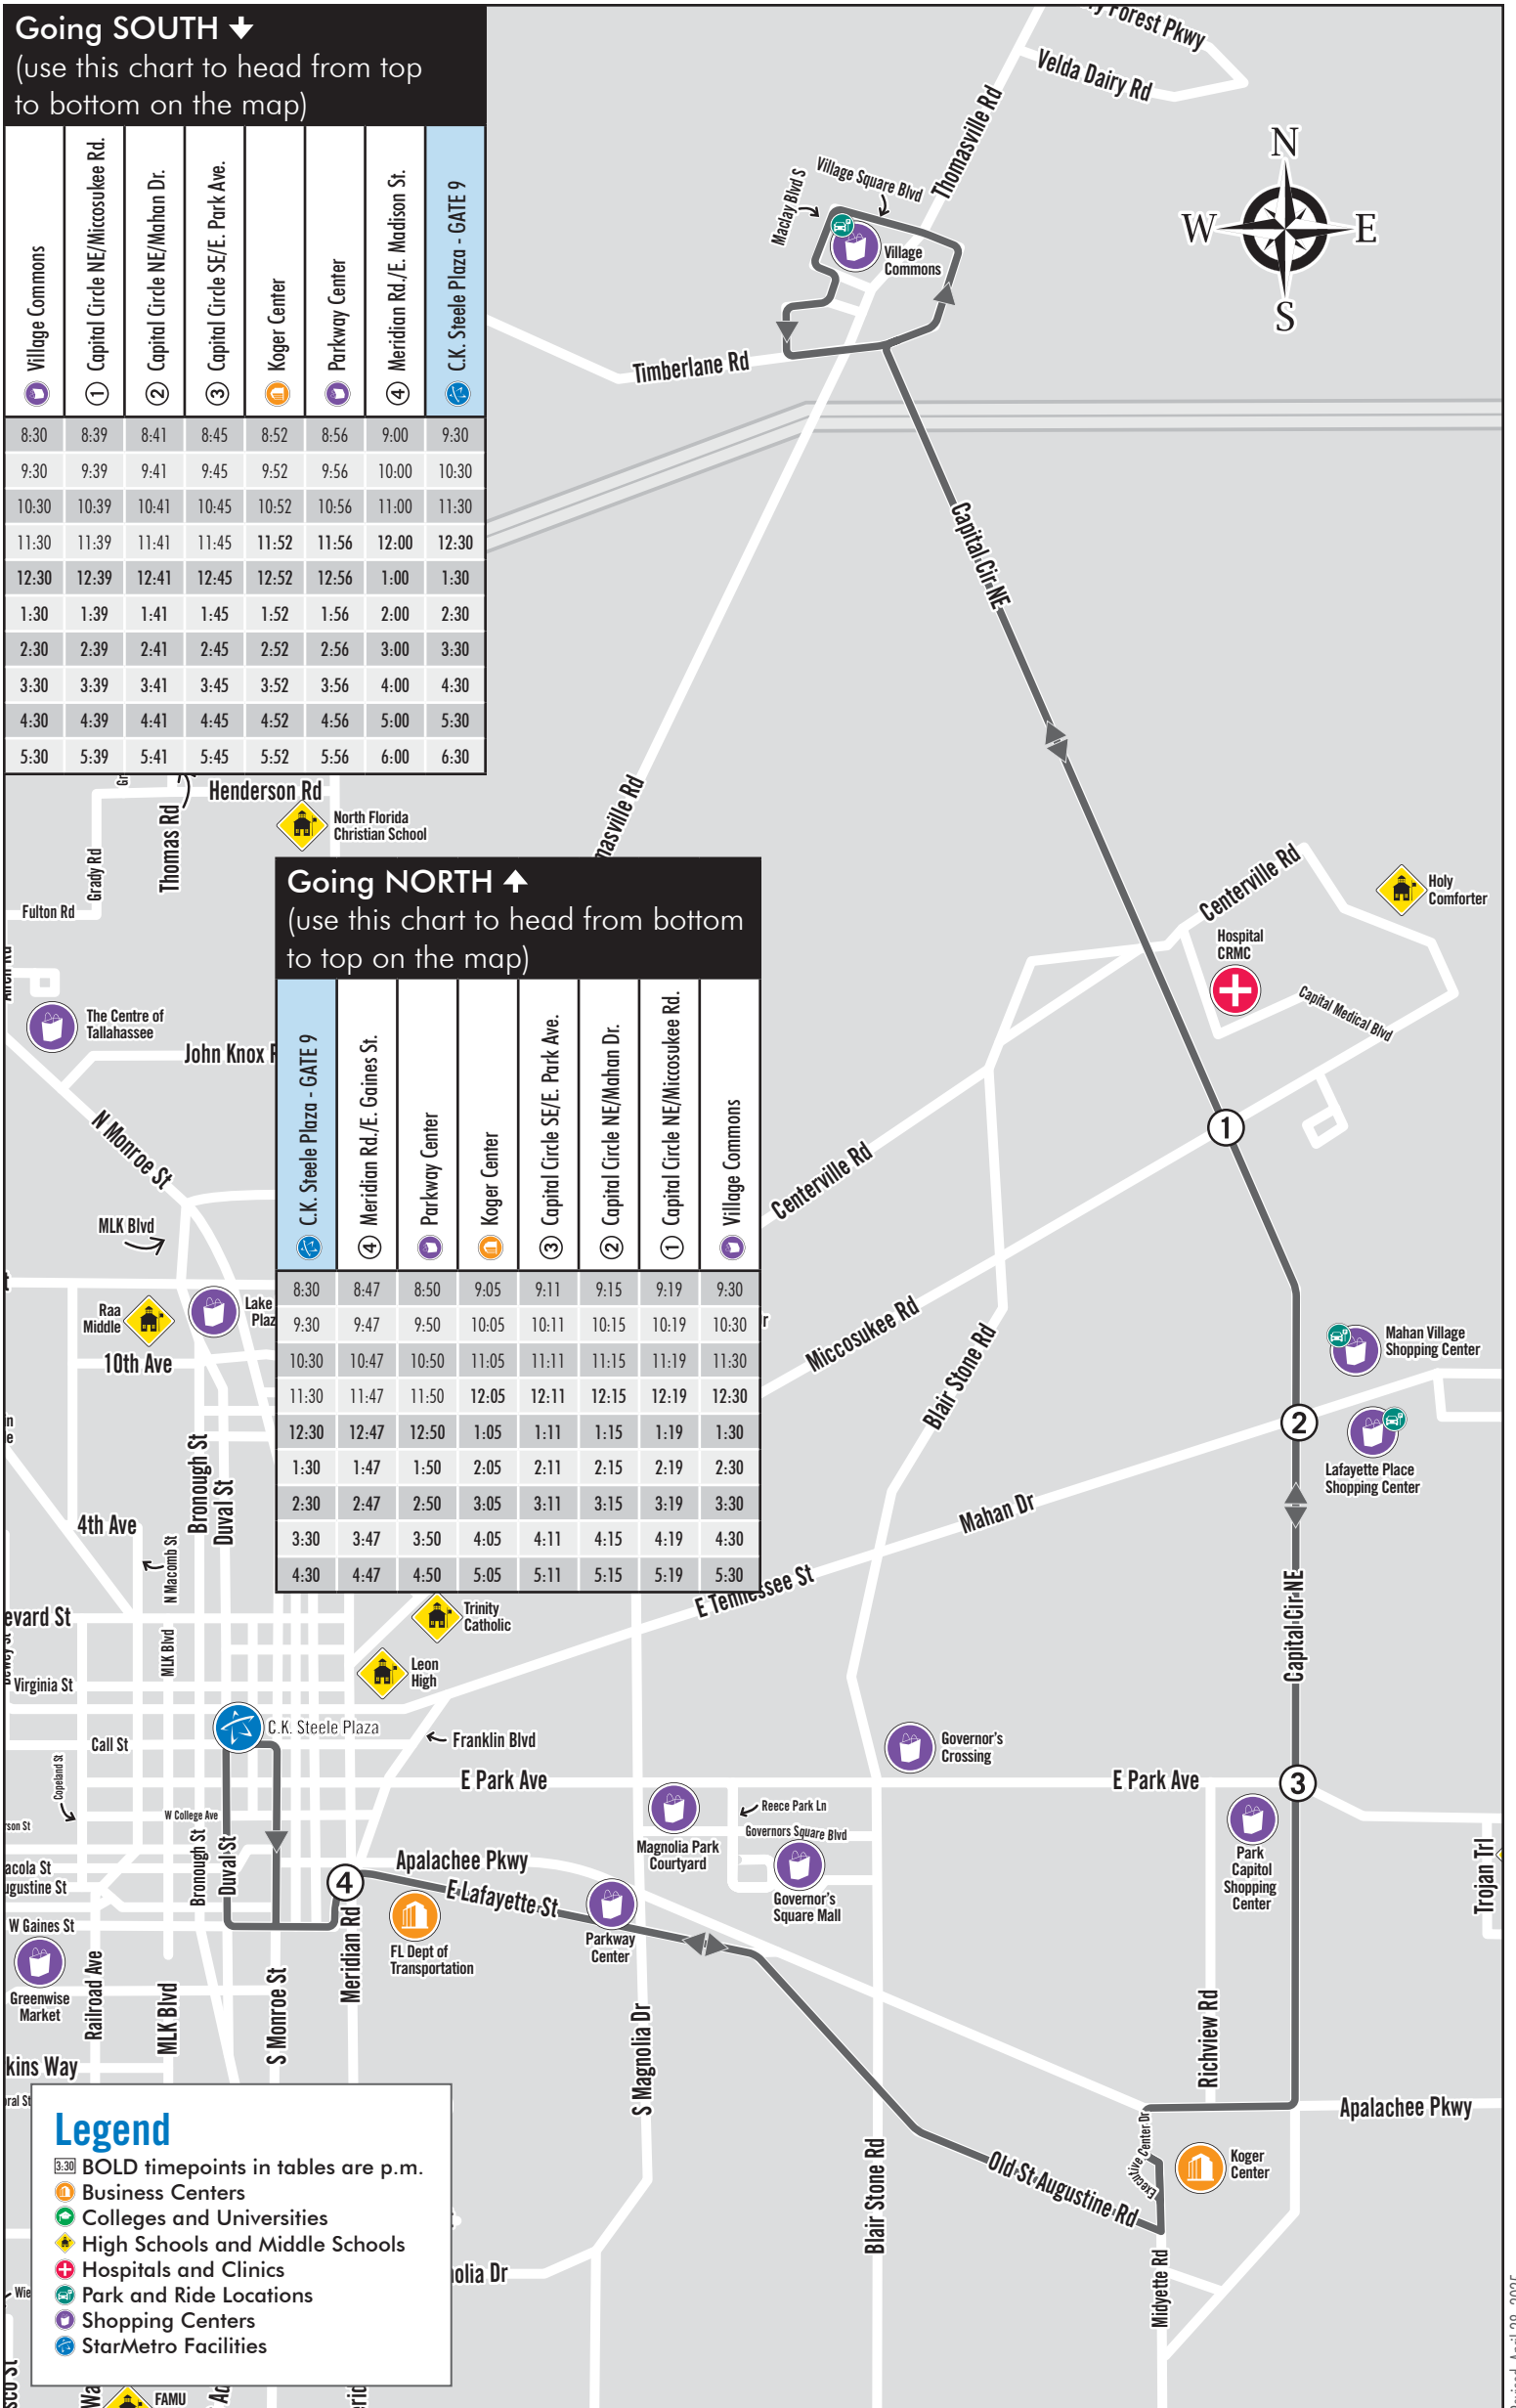

# Red Hills Route (Saturdays)

C.K. Steele Plaza, Koger Center, Capital Circle NE, Village Commons  
Saturday (8:30 a.m. - 6:30 p.m.) | Bus comes every: **60 min**

**Going SOUTH ↓**  
(use this chart to head from top to bottom on the map)

Village Commons	Capital Circle NE/Micosukee Rd.	Capital Circle NE/Mahan Dr.	Capital Circle SE/E. Park Ave.	Koger Center	Parkway Center	Meridian Rd./E. Madison St.	C.K. Steele Plaza - GATE 9
8:30	8:39	8:41	8:45	8:52	8:56	9:00	9:30
9:30	9:39	9:41	9:45	9:52	9:56	10:00	10:30
10:30	10:39	10:41	10:45	10:52	10:56	11:00	11:30
11:30	11:39	11:41	11:45	11:52	11:56	12:00	12:30
12:30	12:39	12:41	12:45	12:52	12:56	1:00	1:30
1:30	1:39	1:41	1:45	1:52	1:56	2:00	2:30
2:30	2:39	2:41	2:45	2:52	2:56	3:00	3:30
3:30	3:39	3:41	3:45	3:52	3:56	4:00	4:30
4:30	4:39	4:41	4:45	4:52	4:56	5:00	5:30
5:30	5:39	5:41	5:45	5:52	5:56	6:00	6:30

**Going NORTH ↑**  
(use this chart to head from bottom to top on the map)

C.K. Steele Plaza - GATE 9	Meridian Rd./E. Gaines St.	Parkway Center	Koger Center	Capital Circle SE/E. Park Ave.	Capital Circle NE/Mahan Dr.	Capital Circle NE/Micosukee Rd.	Village Commons
8:30	8:47	8:50	9:05	9:11	9:15	9:19	9:30
9:30	9:47	9:50	10:05	10:11	10:15	10:19	10:30
10:30	10:47	10:50	11:05	11:11	11:15	11:19	11:30
11:30	11:47	11:50	12:05	12:11	12:15	12:19	12:30
12:30	12:47	12:50	1:05	1:11	1:15	1:19	1:30
1:30	1:47	1:50	2:05	2:11	2:15	2:19	2:30
2:30	2:47	2:50	3:05	3:11	3:15	3:19	3:30
3:30	3:47	3:50	4:05	4:11	4:15	4:19	4:30
4:30	4:47	4:50	5:05	5:11	5:15	5:19	5:30

## Legend

- BOLD timepoints in tables are p.m.
- Business Centers
- Colleges and Universities
- High Schools and Middle Schools
- Hospitals and Clinics
- Park and Ride Locations
- Shopping Centers
- StarMetro Facilities